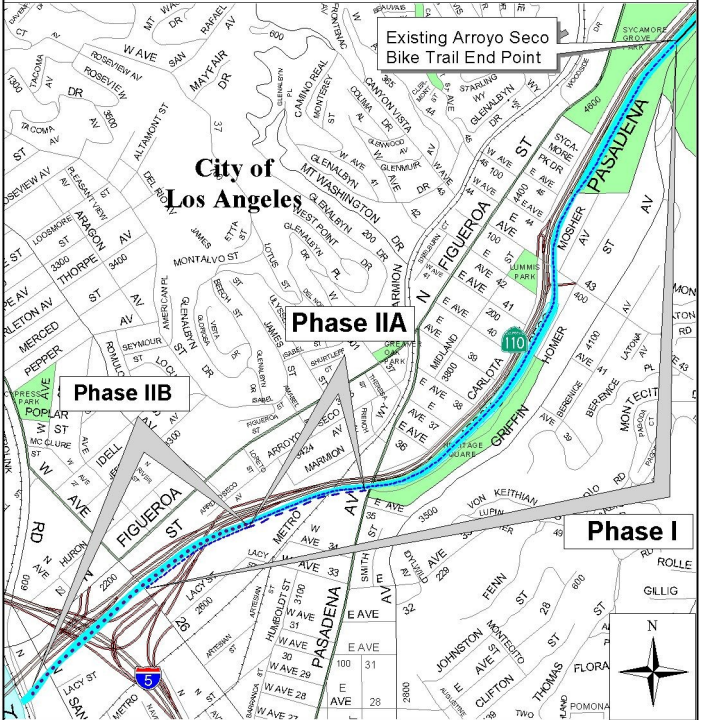

Arroyo Seco Bike Trail Project

700 0 700 1400 2100 Feet

LEGEND

- Phase I
- Phase IIA
- Phase IIB